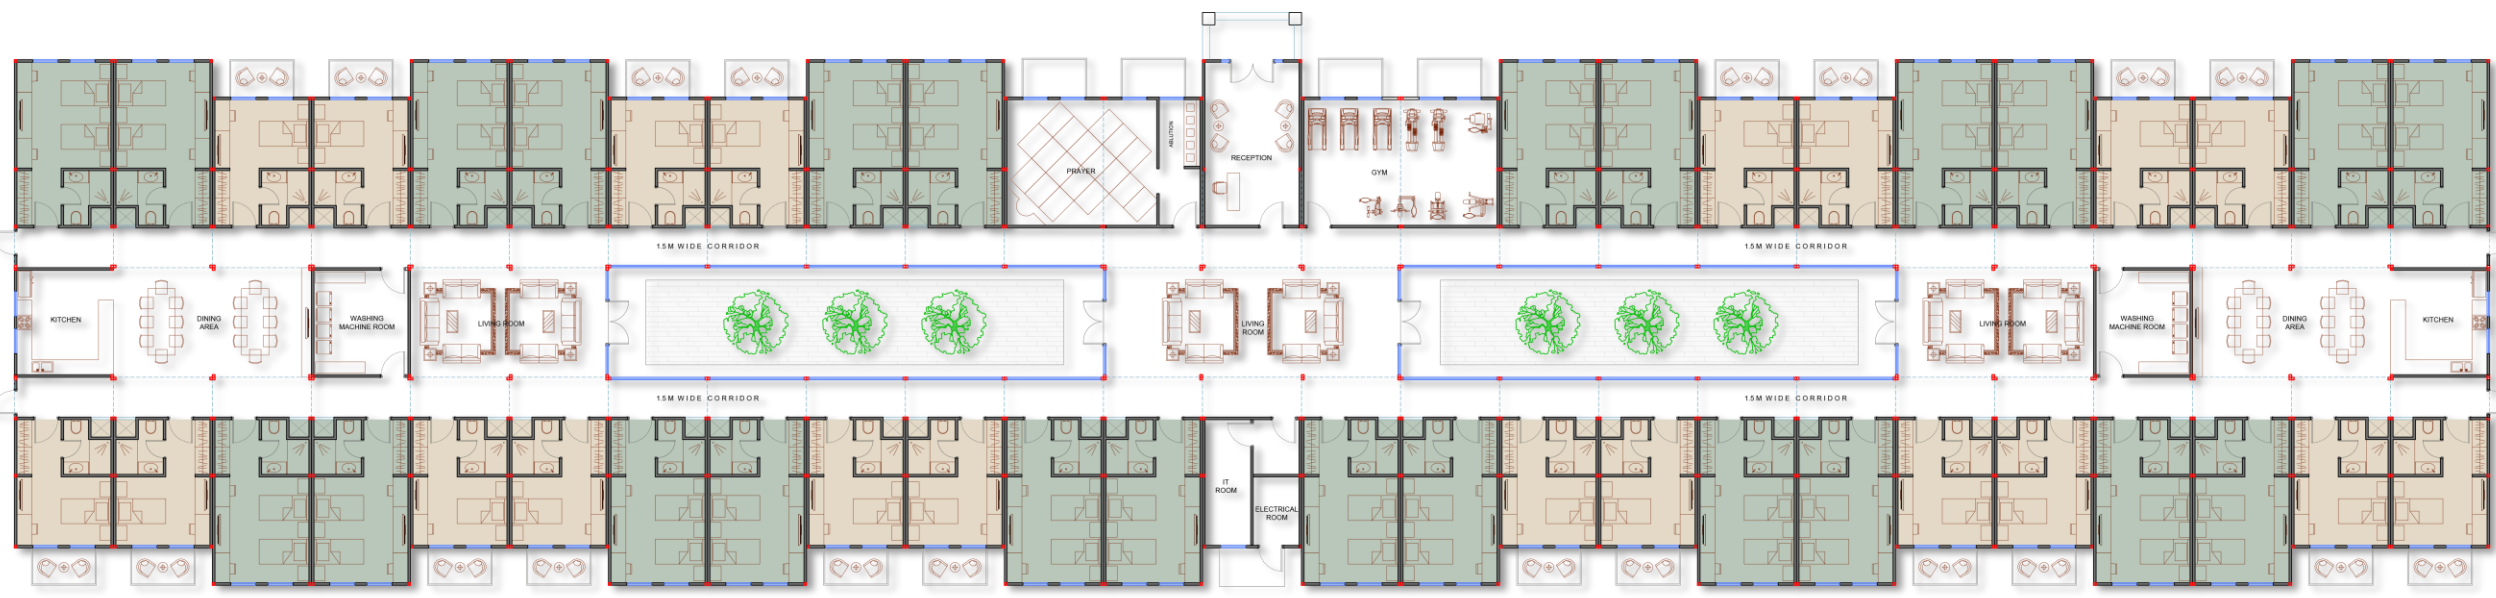

DESIGN PROPOSAL **2**

**MODULAR BUILDING**

*CONCEPT PRESENTATION*

*AIRPORT ACCOMMODATION | ABU DHABI*

GENTS  
ACCOMMODATION

LADIES  
ACCOMMODATION

49.5m

145m

**GENTS ACCOMMODATION**

**LADIES ACCOMMODATION**

*Concept - Arabic Inspiration*

*Airport Accommodation | Abu Dhabi*

**05**

*Exterior Concept*

**06**

Airport Accommodation | Abu Dhabi