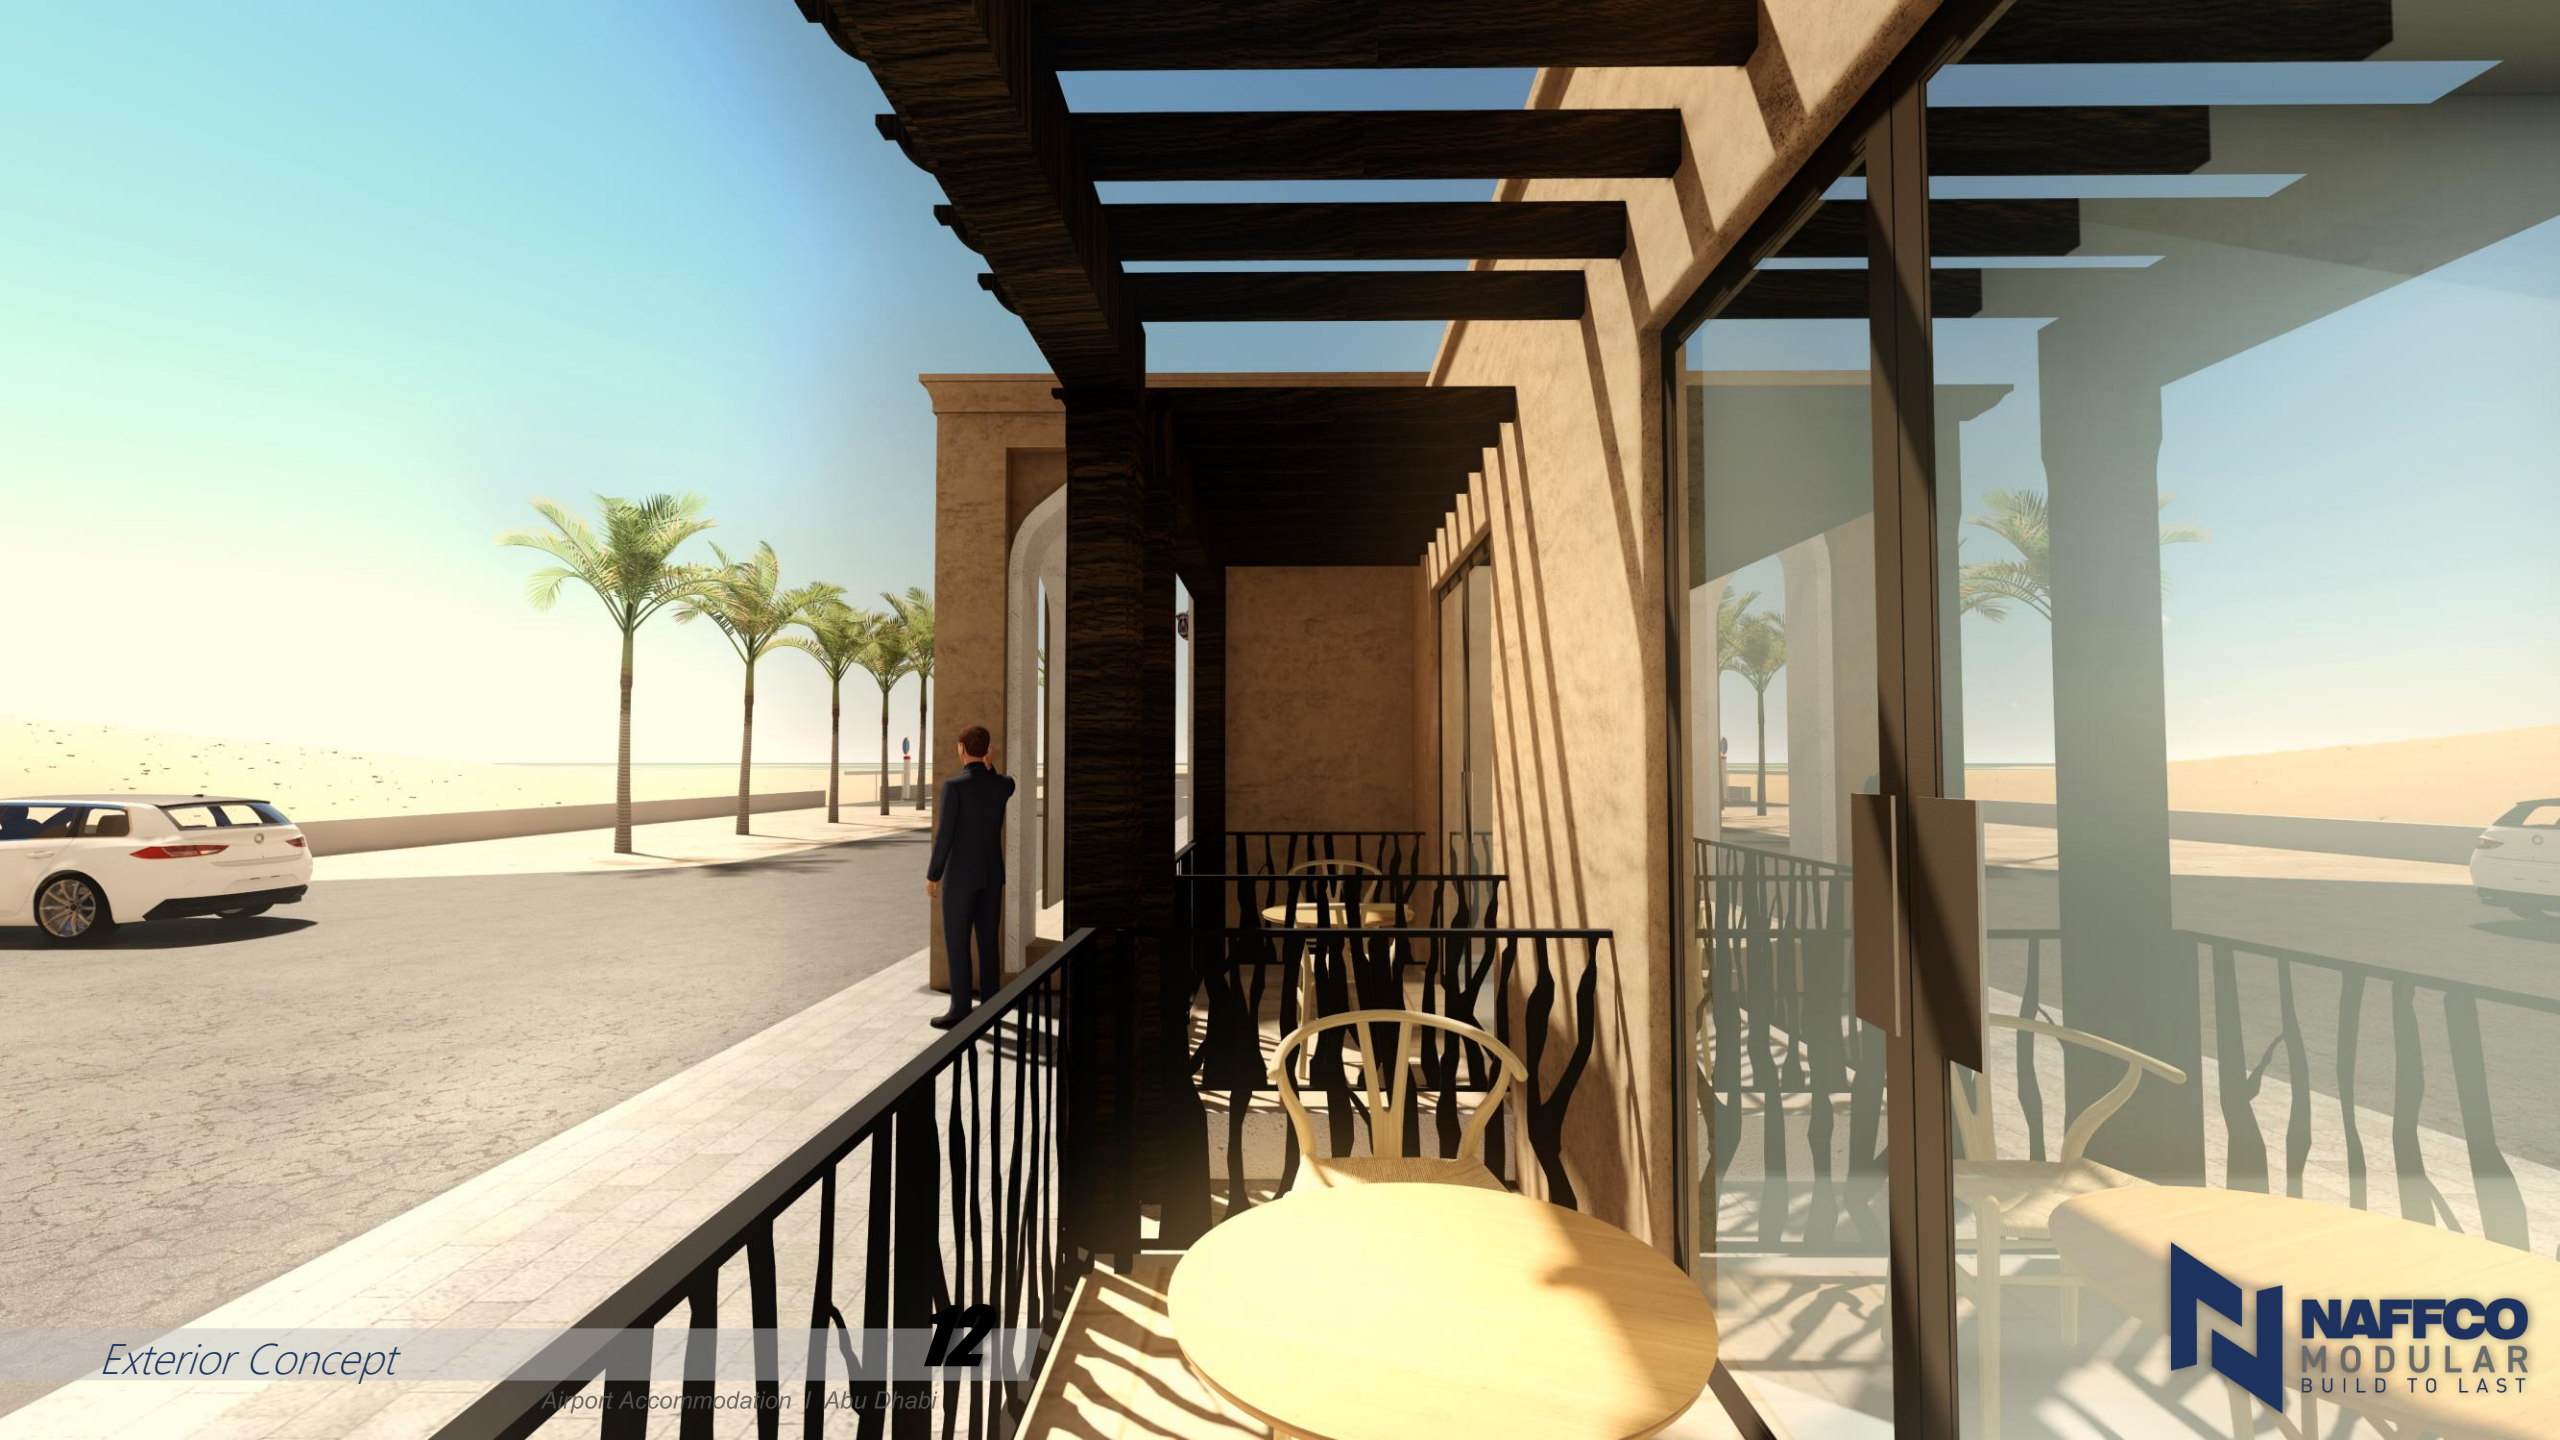

DESIGN PROPOSAL **2**

**MODULAR BUILDING**

*CONCEPT PRESENTATION*

*AIRPORT ACCOMMODATION | ABU DHABI*

GENTS  
ACCOMMODATION

LADIES  
ACCOMMODATION

49.5m

145m

**GENTS ACCOMMODATION**

**LADIES ACCOMMODATION**

*Concept - Arabic Inspiration*

*Airport Accommodation | Abu Dhabi*

**05**

*Exterior Concept*

**06**

Airport Accommodation | Abu Dhabi

Airport Accommodation | Abu Dhabi

*Exterior Concept*

**10**

*Airport Accommodation | Abu Dhabi*

*Exterior Concept*

Airport Accommodation

**11**

*Exterior Concept*