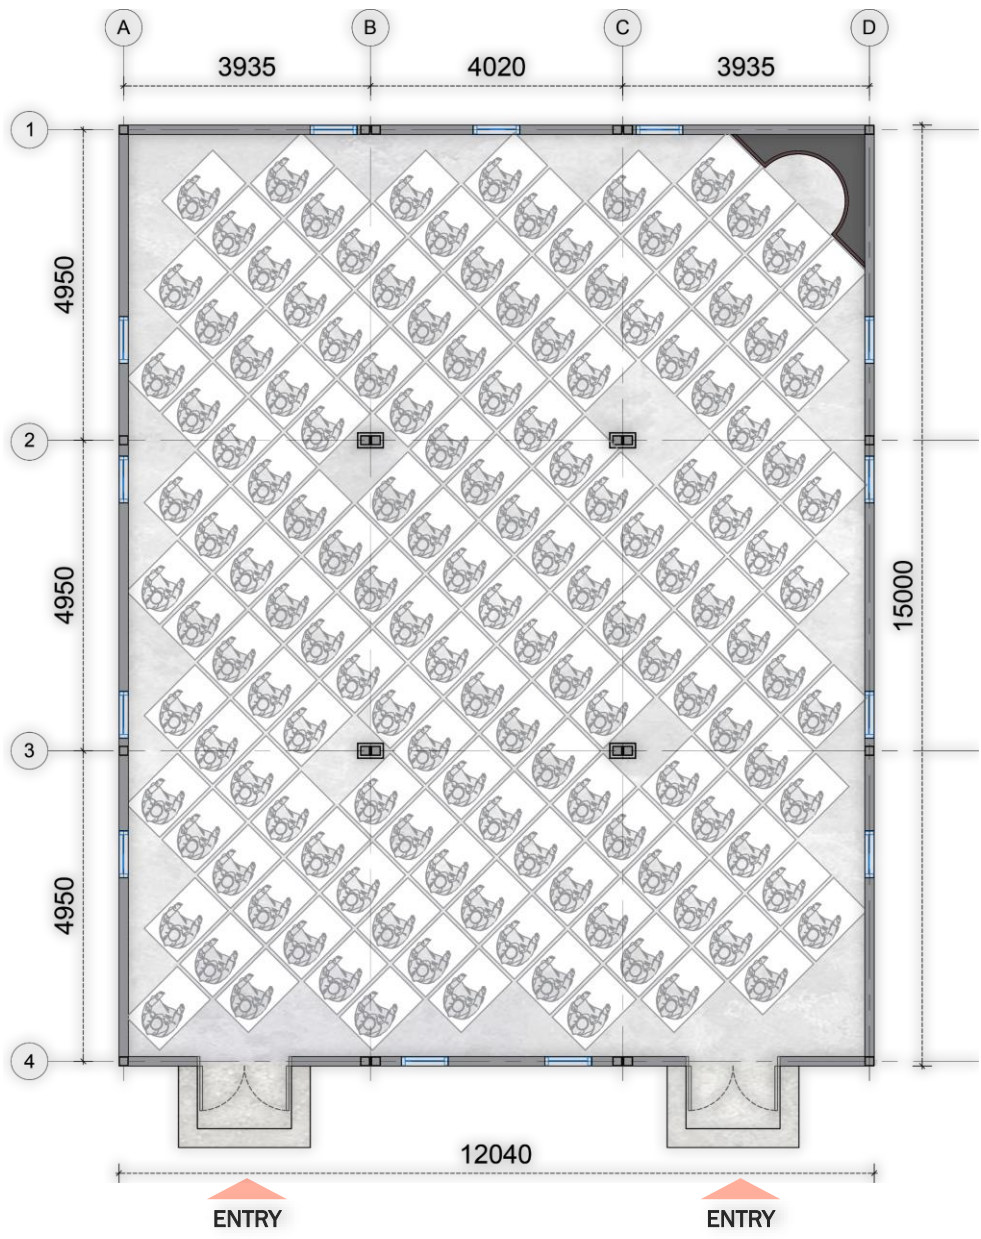

***MODULAR BUILDING***

*CONCEPT PRESENTATION* **DESIGN PROPOSAL**  
MODULAR MOSQUE | DUBAI

ENTRY

ENTRY

Location Map

01

Modular Mosque | Dubai

Exterior View

04

Modular Mosque - Dubai

قاعة الصلاة  
Prayer Room

Exterior View

05

Modular Mosque of Dubai

Exterior View

06

Madinat Mosque / Dubai