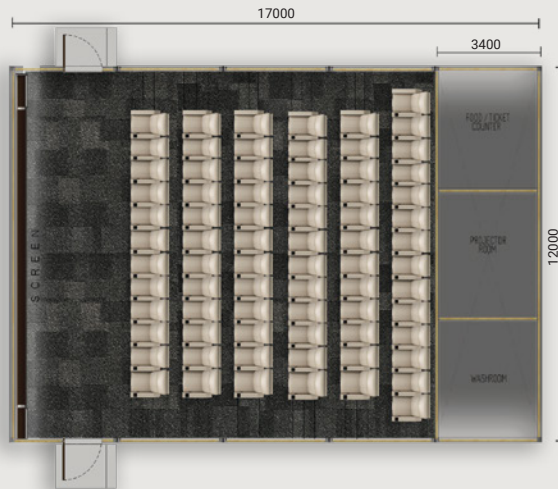

SECTIONAL ELEVATION

FLOOR PLAN

COMMERCIAL CINEMA

PRIVATE CINEMA

Naffco Modular has the right to change specification without prior notice

SERVING YOU A BRAND NEW CONCEPT FROM NAFFCO MODULAR

Smart home cinema in prefabricated serviceable modules with bespoke interiors and top-notch acoustics. All the elements of cinema prefabricated into modules with final finishes, MEP services, and A/V integration. Naffco Modular Cinema makes for easy on-site installation. Accompanied by our specialized team capable of putting together a fully functional cinema in 24 hours, Naffco Modular delivers premium audio-visual solutions of quality within no time.